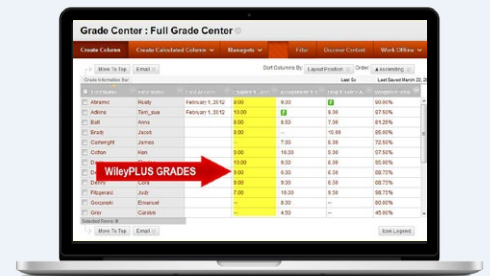

Integrated Grade Center

Unmatched quality, unrivaled support

Blackboard and Wiley are focused on delivering the highest quality experience for our clients. With the integration, Blackboard will continue to service its end user – system administrators – as Wiley provides unmatched services and support for faculty and students, including access to the Wiley Faculty Network, First Day of Class materials, Student Partners and QuickStart assignments to facilitate a smooth implementation. Wiley technical support offers self-service help available 24/7 for both students and instructors, including a full searchable knowledgebase of FAQs and live online chat with a trained member of our support staff. Help for faculty and students is always just a click away!

Get started today

Visit [Behind the Blackboard](#) or blackboard.com/wiley to download the free Wiley Partner Cloud integration available for higher education institutions licensing Blackboard Learn 9.1, Service Pack 10 and higher.

To learn more, contact your Blackboard Learn Account Representative or visit: blackboard.com/wiley.