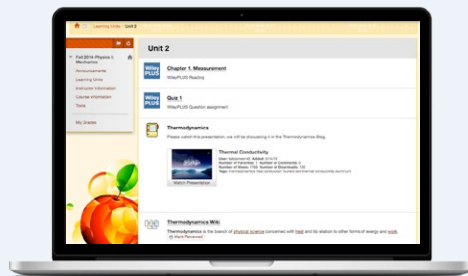

WileyPLUS Assignment in Blackboard Learn